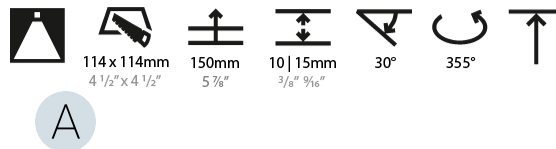

PHYSICAL

Shape: Square
Length (mm): 119
Length (in): 4 11/16
Width (mm): 119
Width (in): 4 11/16
Depth (mm): 132
Depth (in): 5 3/16
Ceiling Thickness (mm): 10 / 12.5 / 15
Ceiling Thickness (in): 3/8 or 1/2 or 9/16
Min. Recessing Depth (mm): 200
Min. Recessing Depth (in): 7 7/8
Light Distribution: Adjustable / Downlight
Weight (kg): 0.544
Weight (lbs): 1.2
Fixture Finish: SSR / BKV / CWI / CRY / HAB / UFT / ITA / RUA / FTG / MYG / LOD / PUS / FRO / FUP / KIA / POP / BLS / SPG / MEY / GOH / GUM / CHC / COM / ABZ / JAG / OBR / MOS / ROR
Fixture Material: Aluminum Die Cast
Cut-out Measurements: 114mm / 4 1/2" x 114mm / 4 1/2"

ELECTRICAL

Lamp Type: LED (Zhaga Standard)
Input Wattage (W): 13.2 / 16.5
Total Output Wattage (W): 12 / 14
Dimming: Tri-Mode (Non-Dimming and Phase Dimming (120Vac only) and 0-10V Dimming)
Driver Included: No
Driver Location: Recessed Housing
Driver Type: Constant Current - Universal
Driver Class: Class 2
Housing: See components
Input Voltage (V): 120 - 277
Constant Current (MA): 350

LED

Number of LEDs: 1
Color Temperature (°K): 2700 / 3000 / 3500 / 4000
Max. Delivered Lumen (lm): 850 / 950 / 1019 / 1040
Nominal Lumen (lm): 960 / 1070 / 1156 / 1180
CRI: >90 CRI
Lamp Life (hrs): 50000

OPTICAL

Reflector°: 10
Adjustability: Rotational 355°; Tilt 30°

RATINGS AND CERTIFICATIONS

Certified By: Certified for North American Standards
IP rating: IP20