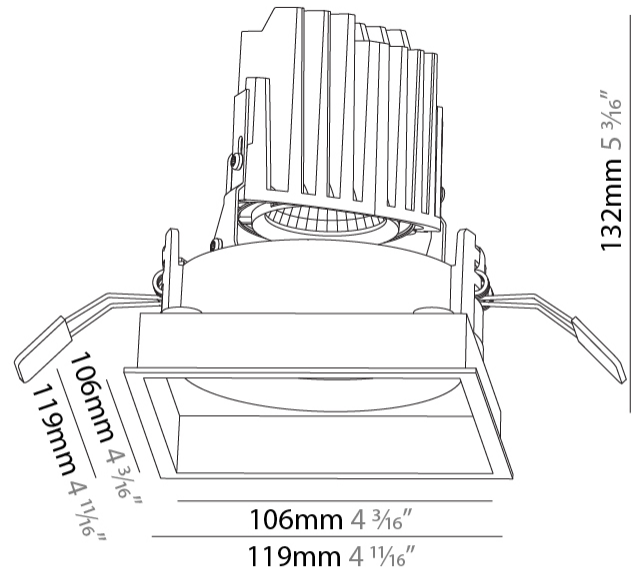

PHYSICAL

Shape: Square
Length (mm): 119
Length (in): 4 11/16
Width (mm): 119
Width (in): 4 11/16
Depth (mm): 132
Depth (in): 5 3/16
Ceiling Thickness (mm): 10 / 12.5 / 15
Ceiling Thickness (in): 3/8 or 1/2 or 9/16
Min. Recessing Depth (mm): 200
Min. Recessing Depth (in): 7 7/8
Light Distribution: Adjustable / Downlight
Weight (kg): 0.544
Weight (lbs): 1.2
Fixture Finish: SSR / BKV / CWI / CRY / HAB / UFT / ITA / RUA / FTG / MYG / LOD / PUS / FRO / FUP / KIA / POP / BLS / SPG / MEY / GOH / GUM / CHC / COM / ABZ / JAG / OBR / MOS / ROR
Fixture Material: Aluminum Die Cast
Cut-out Measurements: 114mm / 4 1/2" x 114mm / 4 1/2"

ELECTRICAL

Lamp Type: LED (Zhaga Standard)
Input Wattage (W): 13.2 / 16.5
Total Output Wattage (W): 12 / 14
Dimming: Tri-Mode (Non-Dimming and Phase Dimming (120Vac only) and 0-10V Dimming)
Driver Included: No
Driver Location: Recessed Housing
Driver Type: Constant Current - Universal
Driver Class: Class 2
Housing: See components
Input Voltage (V): 120 - 277
Constant Current (MA): 350

LED

Number of LEDs: 1
Color Temperature (°K): 2700 / 3000 / 3500 / 4000
Max. Delivered Lumen (lm): 850 / 950 / 1019 / 1040
Nominal Lumen (lm): 960 / 1070 / 1156 / 1180
CRI: >90 CRI
Lamp Life (hrs): 50000

OPTICAL

Reflector°: 10
Adjustability: Rotational 355°; Tilt 30°

RATINGS AND CERTIFICATIONS

Certified By: Certified for North American Standards
IP rating: IP20